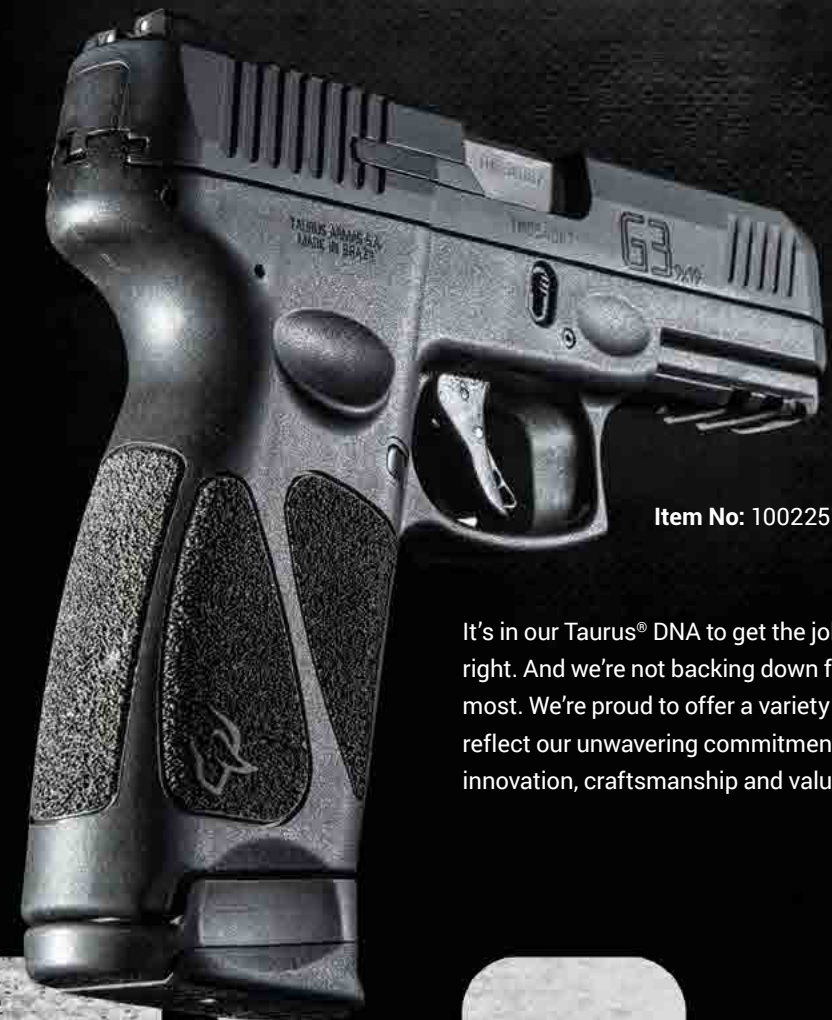

Item No: 10022517

It's in our Taurus® DNA to get the job done and do it right. And we're not backing down from what matters most. We're proud to offer a variety of pistol models that reflect our unwavering commitment to product quality, innovation, craftsmanship and value.

PISTOLS