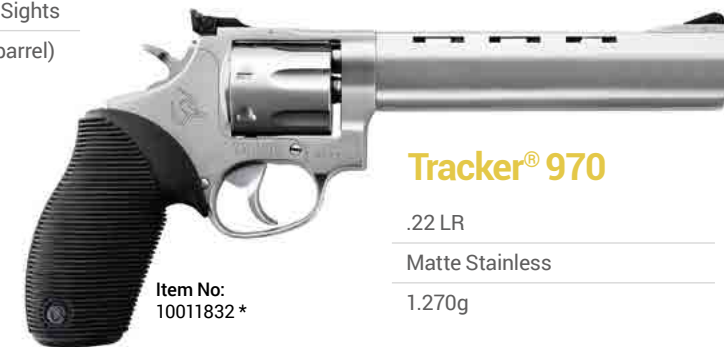

Item No:
10011832 *

Tracker® 970

.22 LR
Matte Stainless
1.270g

TRACKER® 692

38 Special +P/357 Mag/9mm Luger (7)
Matte Black or Matte Stainless
Fixed Front/Adjustable Rear Sights
Ported & Ribbed Barrel (6.5" only)
Spurred Hammer
910g (2.5" barrel) / 990g (3" barrel) / 1.300g (6.5 barrel)