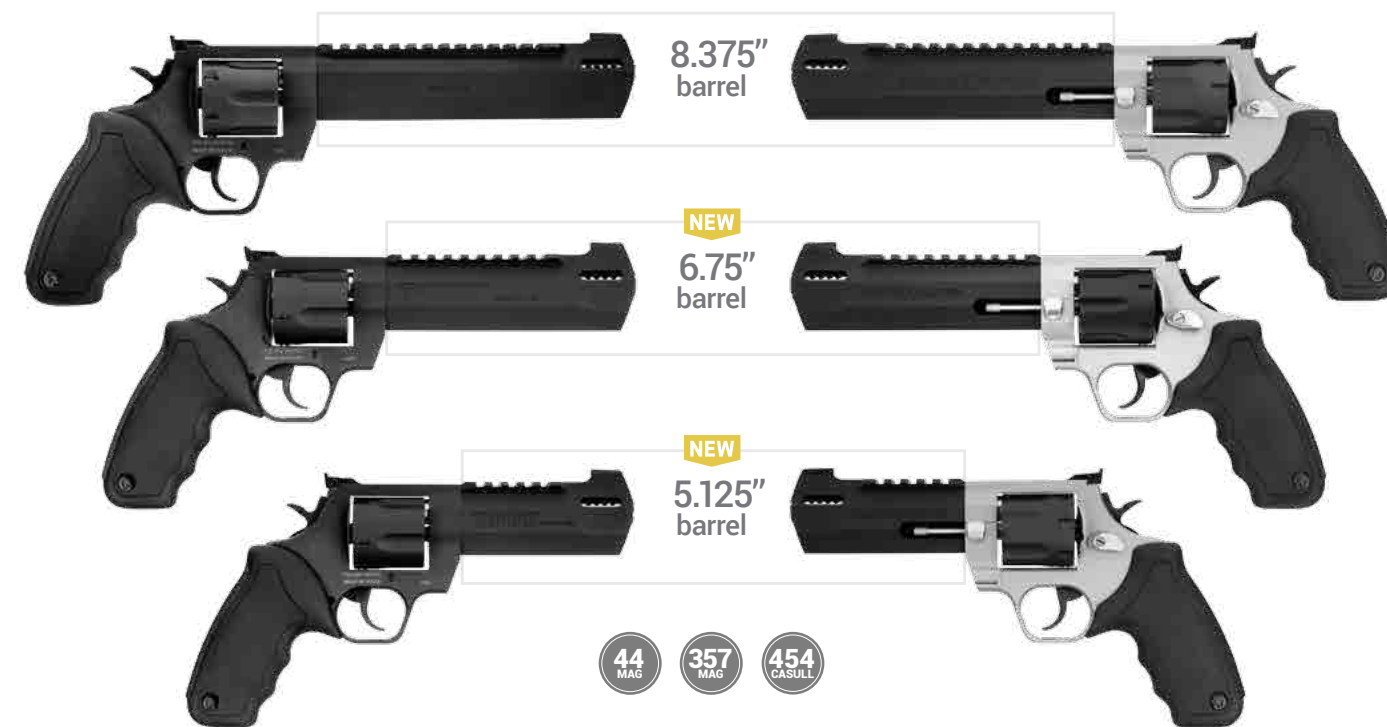

Item No:
10019274

THREE BARREL LENGTHS. THREE CALIBERS. ONE RAGING FAMILY.

The Taurus Raging Hunter™ is a next-generation, big-bore revolver that's first in innovation—and built to last. Its revolutionary angular barrel design cuts down on overall weight, while its factory tuned porting and gas expansion chamber reduces muzzle lift for quicker target acquisition. Cushioned insert grips ensure a comfortable, controllable shooting experience.