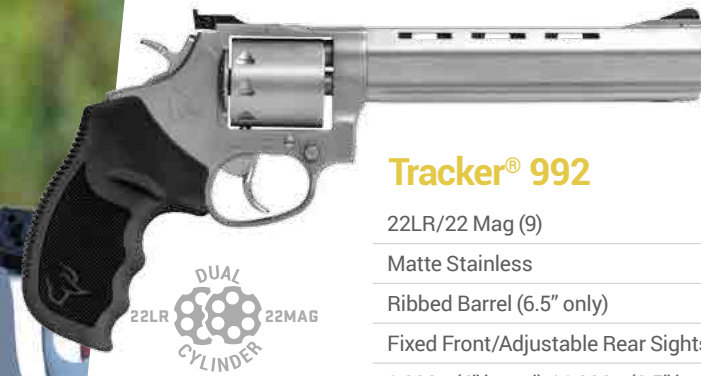

Taurus® 608

38 Special +P/357 Mag (8)

Matte Stainless

Fixed Front/Adjustable Rear Sights

Spurred Hammer

1.290g (4" barrel) / 1.460g (6.5" barrel)

Item No:
10024570

Item No:
10023312